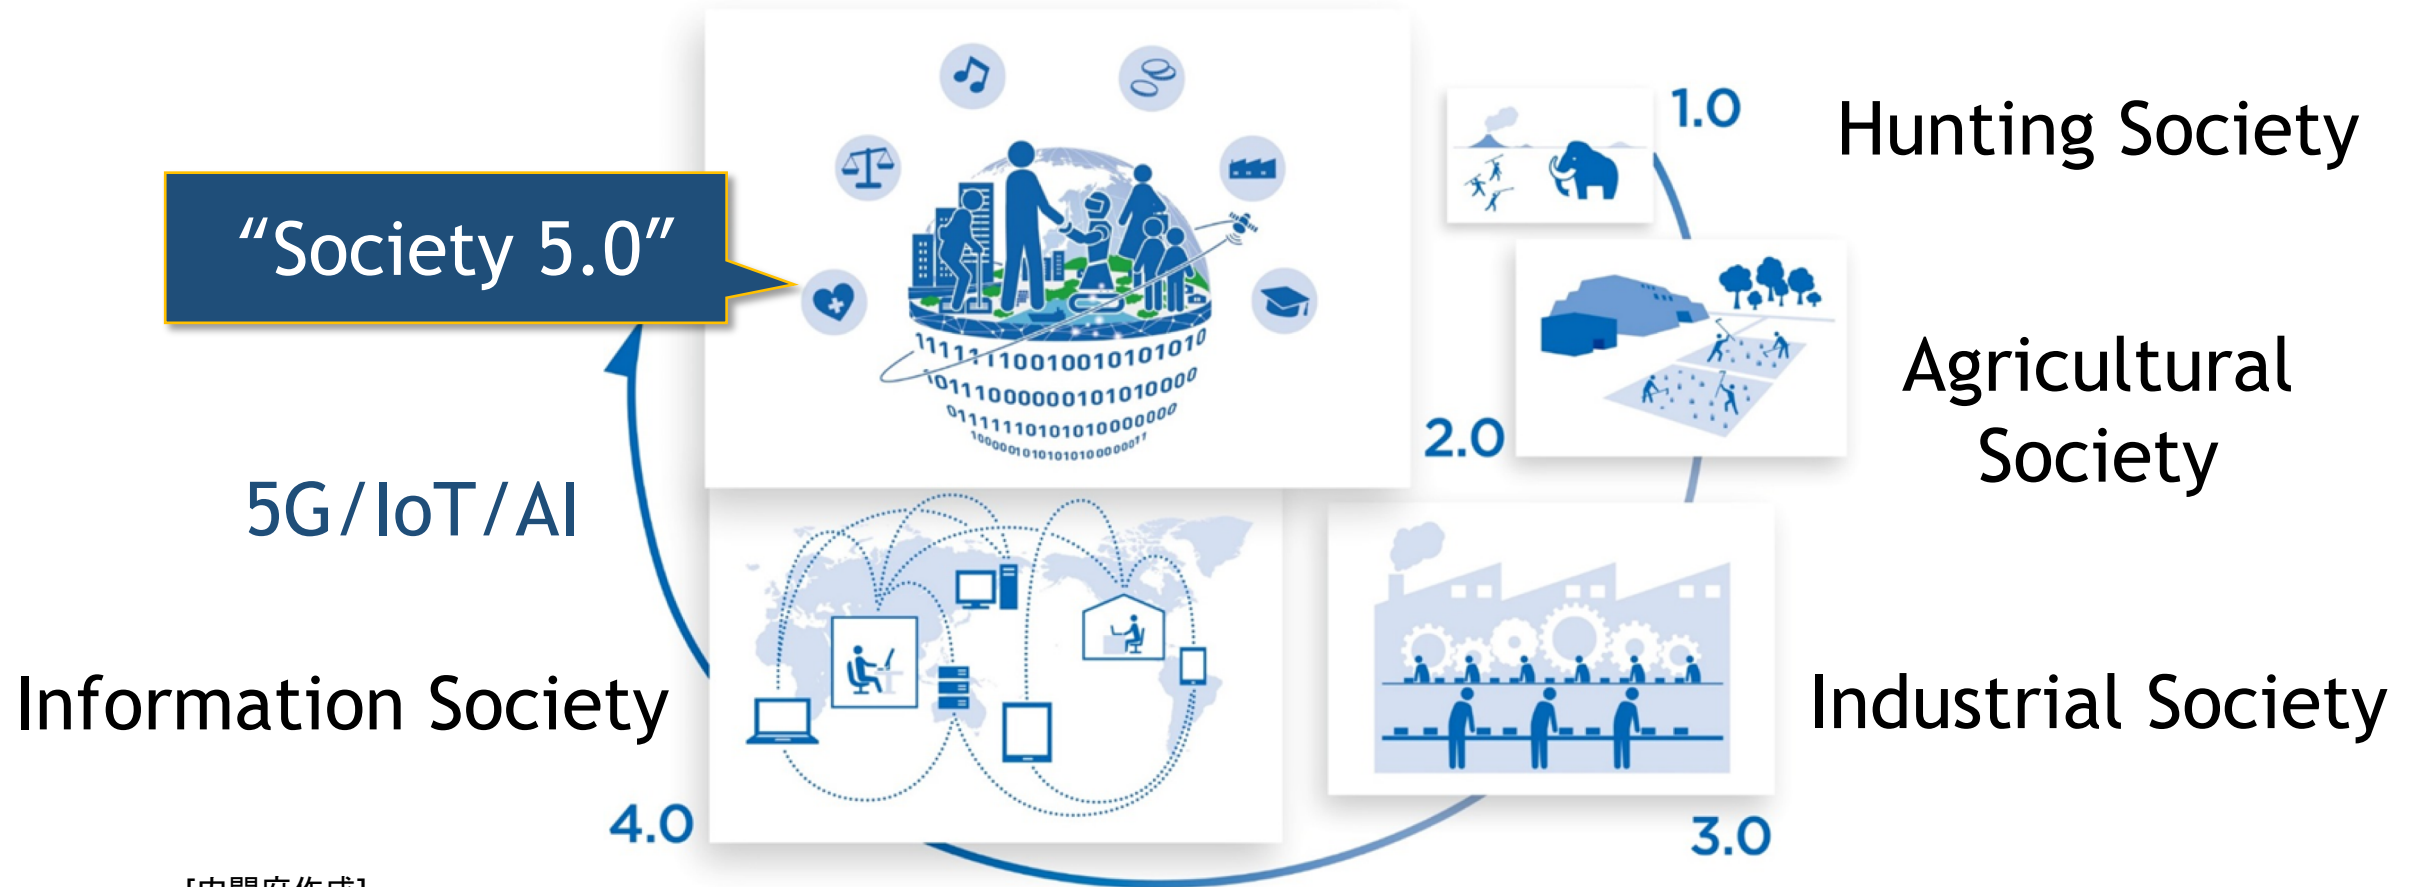

Paradigm Shift in Mobile Business

Socioeconomic Effect

Wellness	Medical expenses; -20%
Mobility	Congested time; -50%, Loss; 50m USD reduced
Security	Accident amount of damage; -50%
Life	Food loss; -20%
Community	Travel time to work; 20m USD reduced
Factory	Labor Productivity; to be the world's highest level

“Society 5.0”

[内閣府作成]