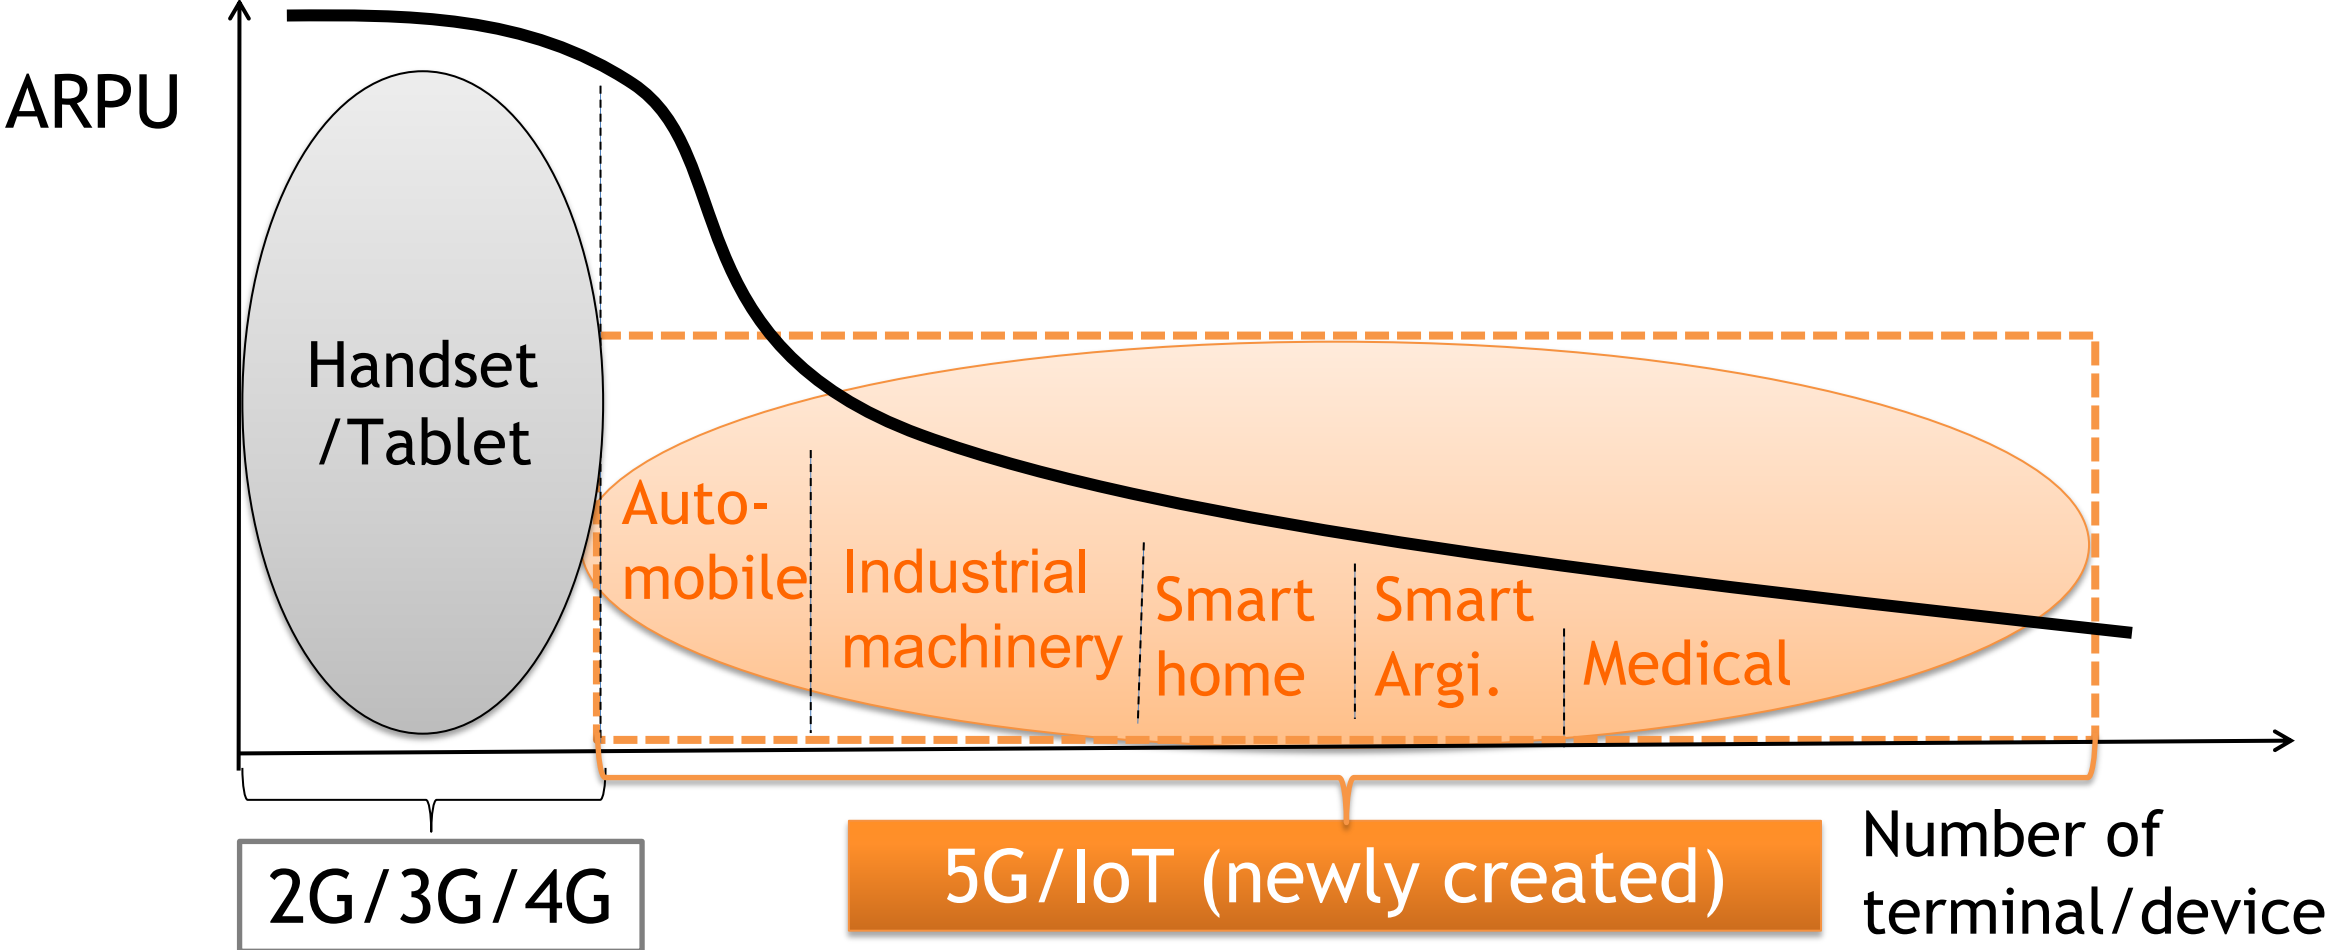

Paradigm Shift in Mobile Business

Socioeconomic Effect

Wellness	Medical expenses; -20%
Mobility	Congested time; -50%, Loss; 50m USD reduced
Security	Accident amount of damage; -50%
Life	Food loss; -20%
Community	Travel time to work; 20m USD reduced
Factory	Labor Productivity; to be the world's highest level

“Society 5.0”

[内閣府作成]