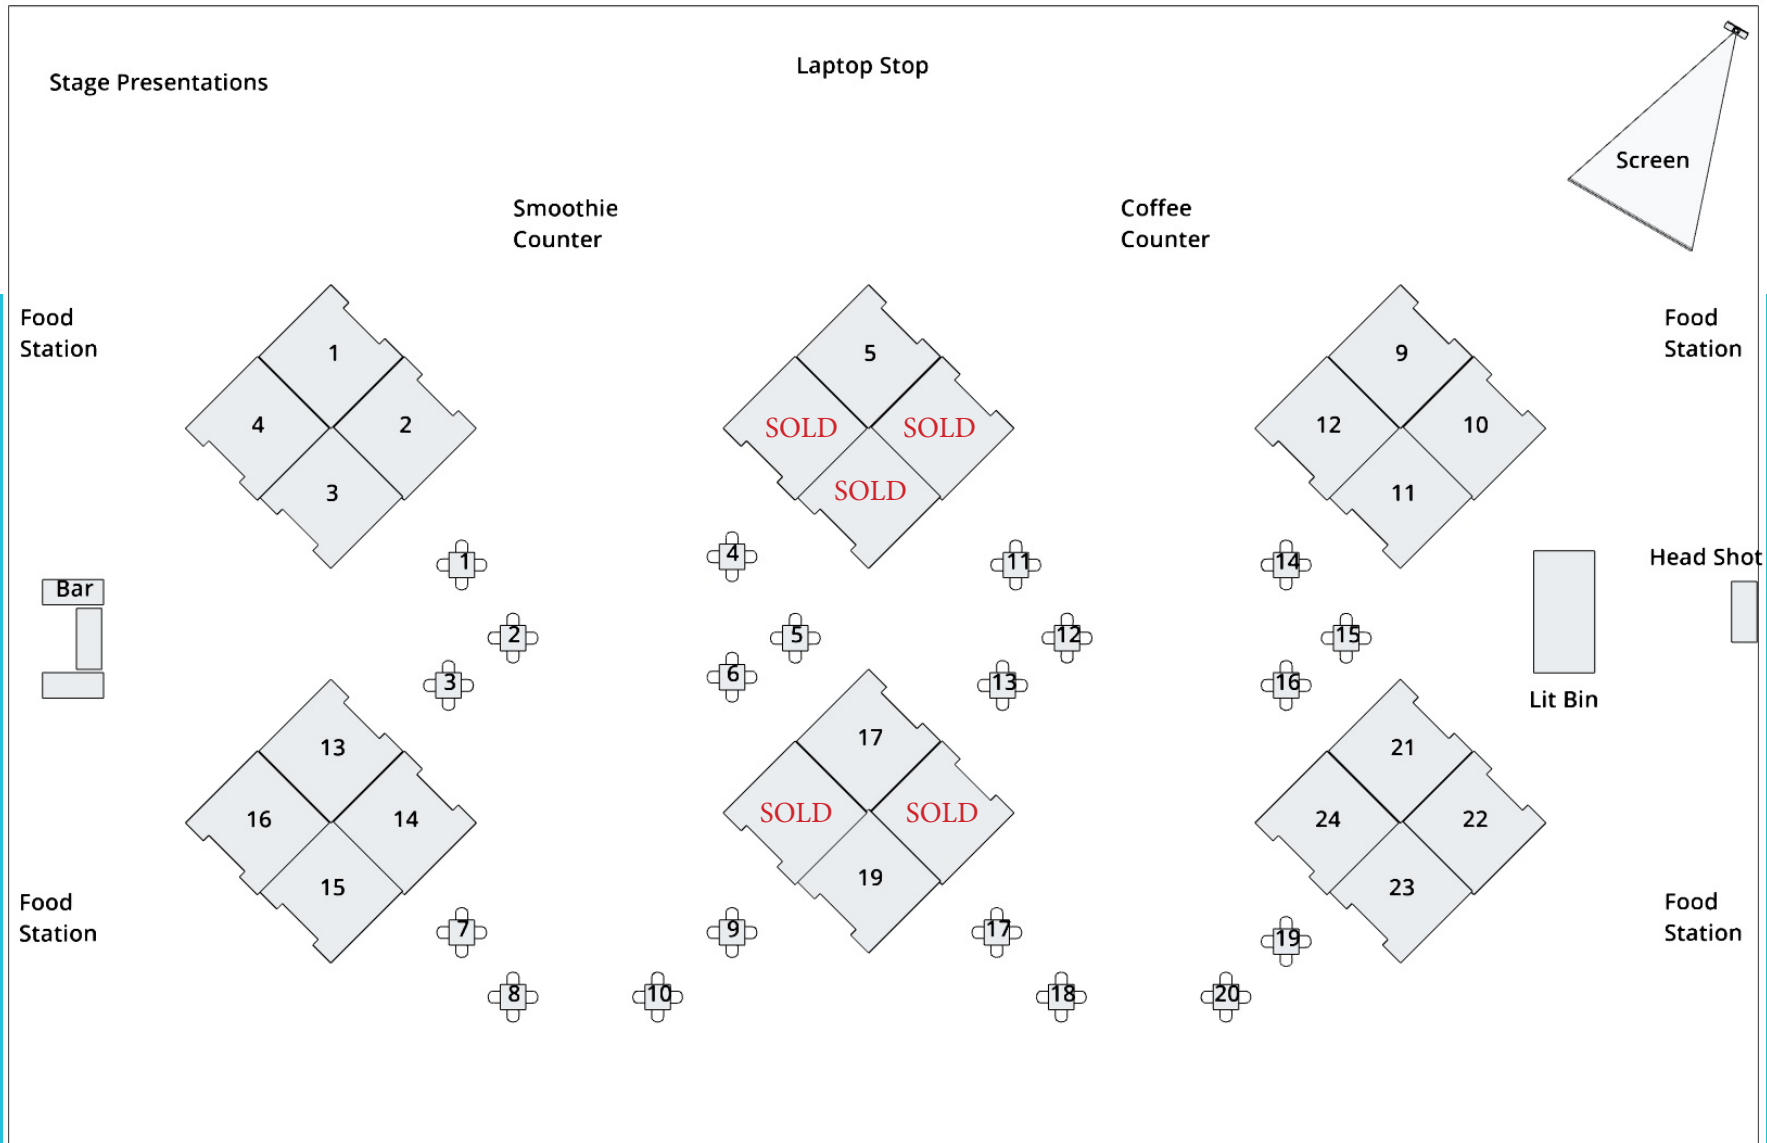

# PTC HUB Floor Plan

# PTC'20

VISION 2020 AND BEYOND

19-22 January 2020 | Honolulu, Hawaii

PTC HUB floor plan subject to change.