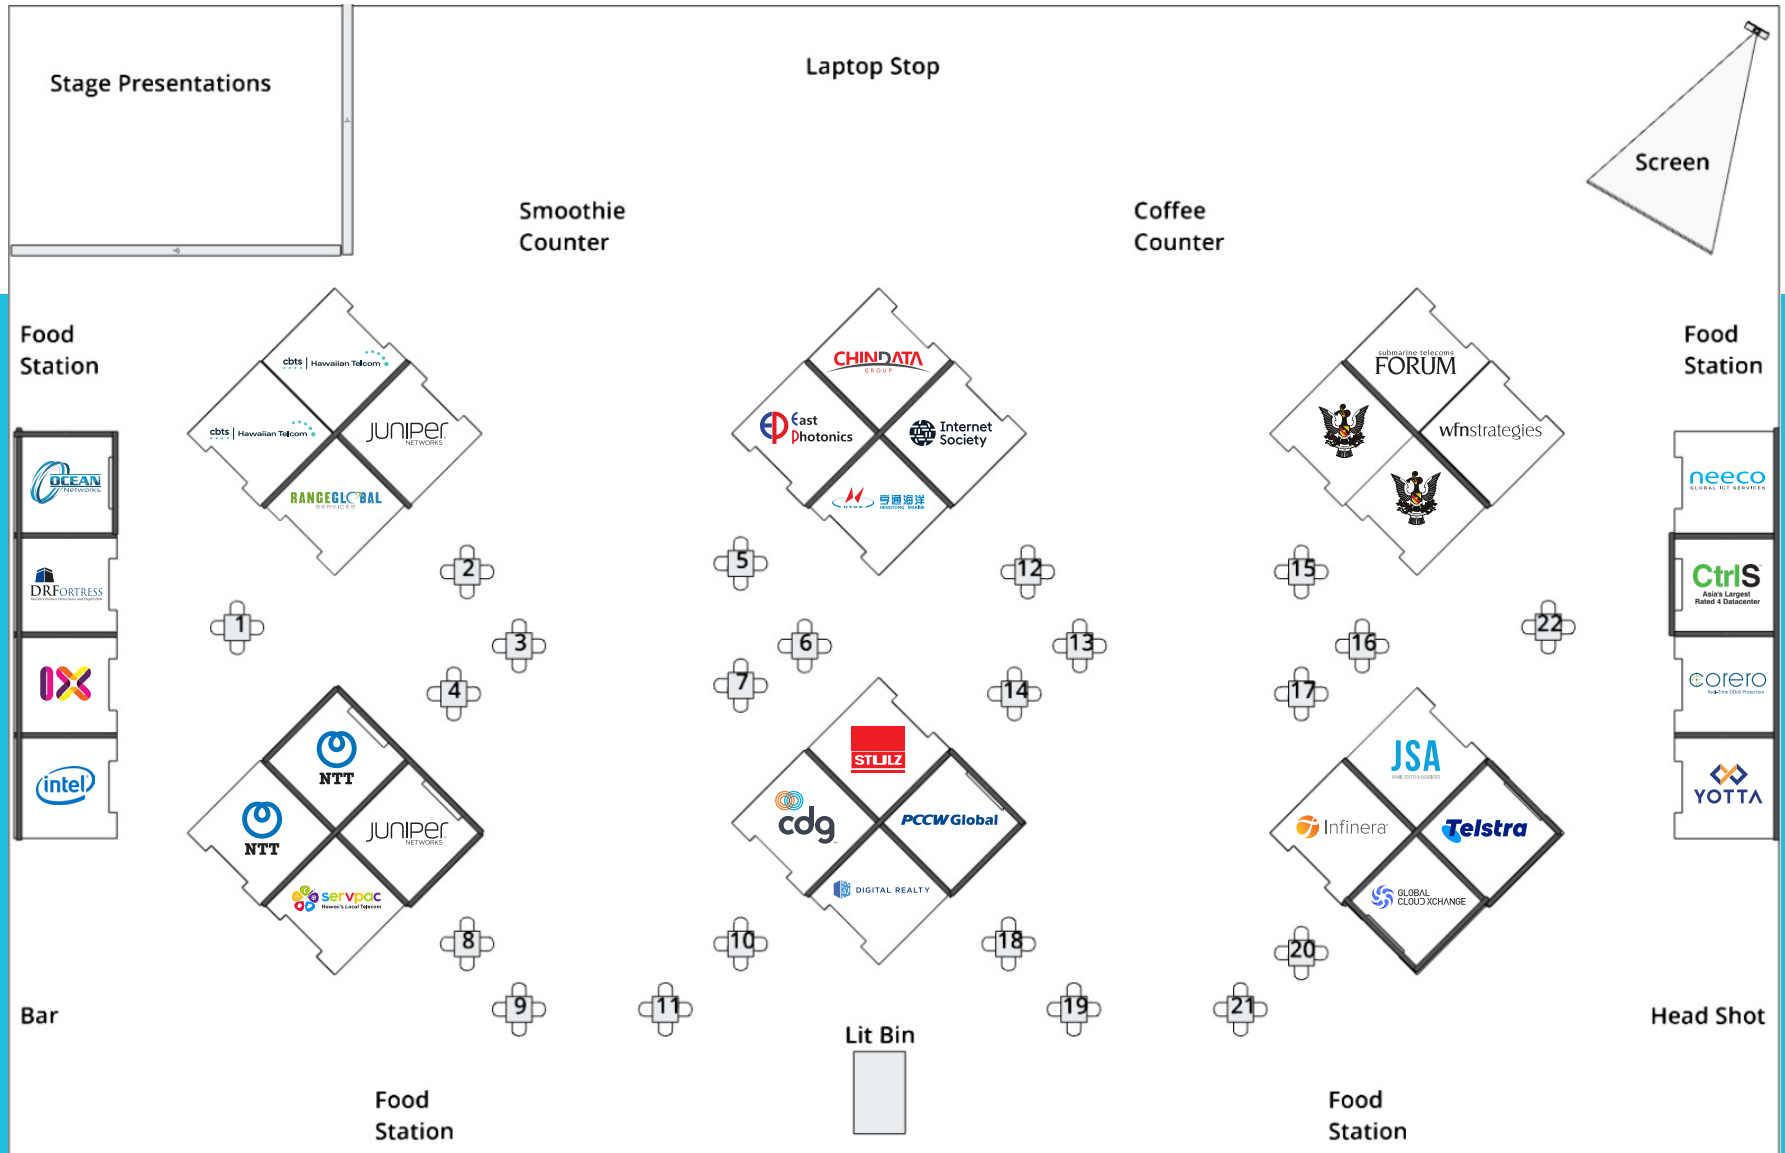

# PTC HUB Floor Plan

# PTC'20

VISION 2020 AND BEYOND

19-22 January 2020 | Honolulu, Hawaii

PTC HUB floor plan subject to change.