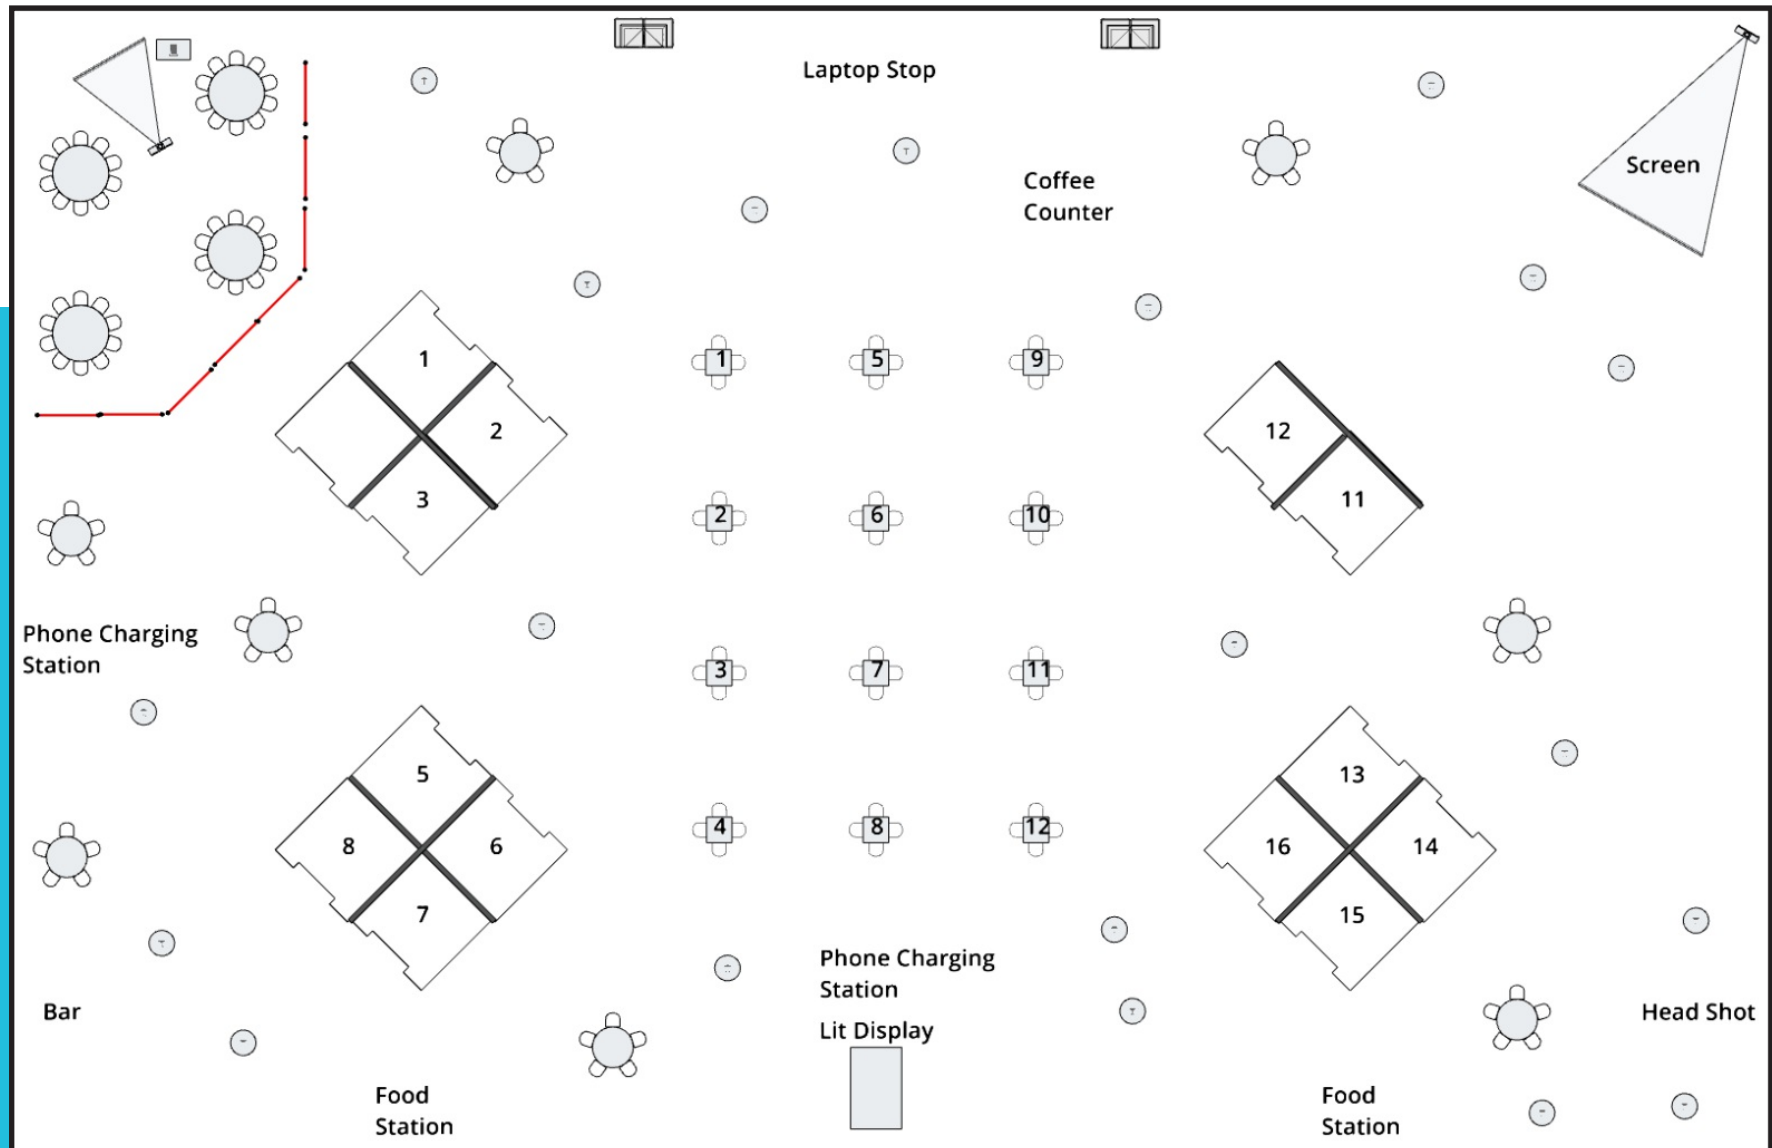

# PTC HUB Floor Plan

# PTC'22

REUNITE. RETHINK. RENEW.

16-19 JANUARY 2022 | HONOLULU, HAWAII

PTC HUB floor plan subject to change.