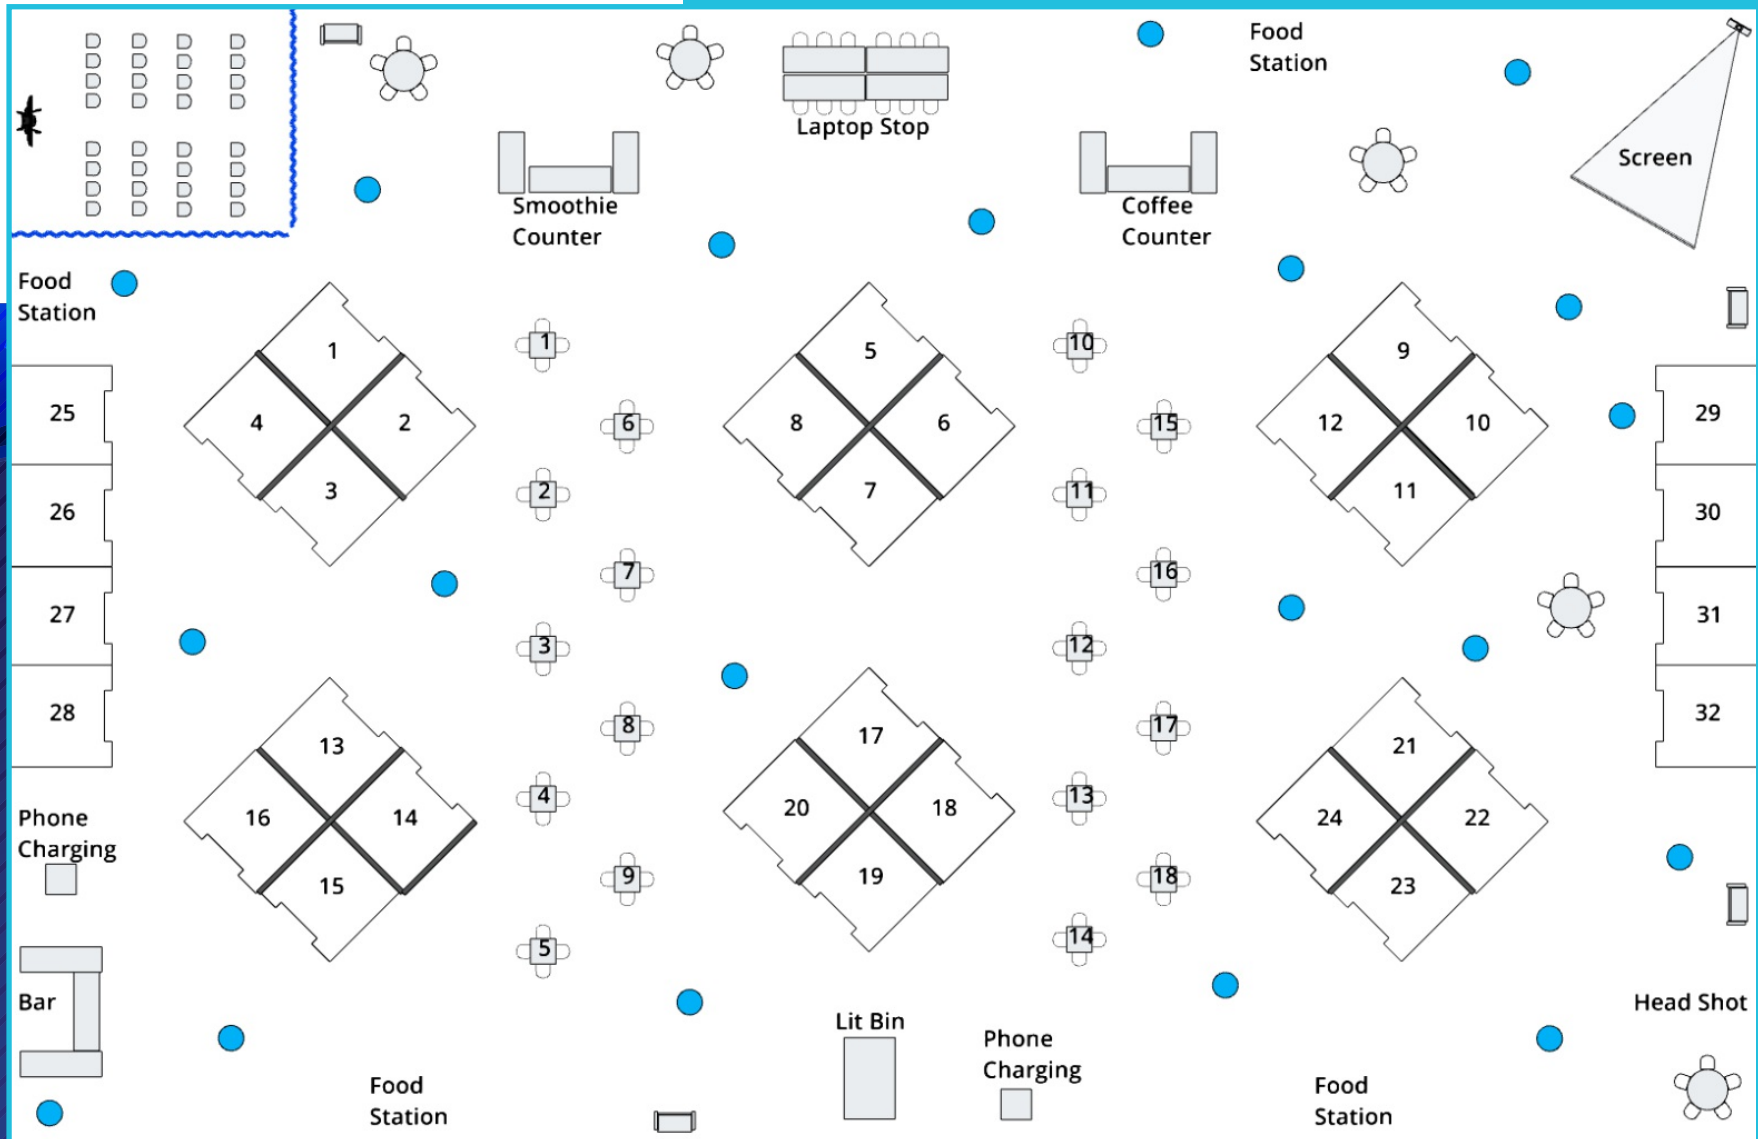

PTC'23

15-18 JANUARY 2023 | HONOLULU, HAWAII

PTC HUB Floor Plan

PTC HUB floor plan subject to change.